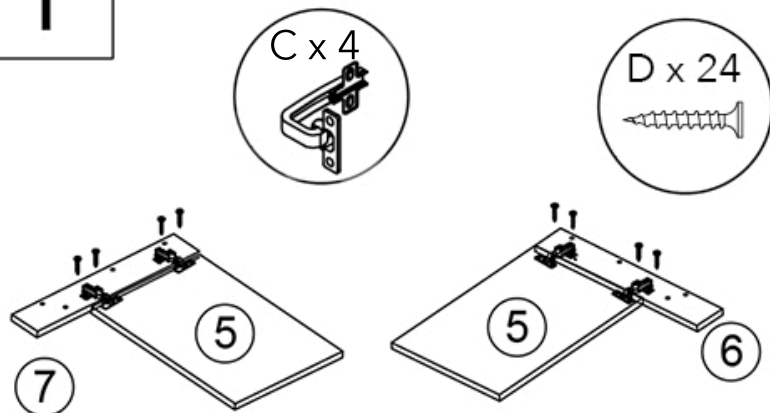

TVSD073

A  33PCS	B 8*40  22PCS	C  4PCS	D 3.5*14  24PCS	E 160MM  2PCS	F 4*22  4PCS	LED  1PCS	G 3.5*25  12PCS	H  2PCS
--	---	---	---	---	--	---	---	---

1

C*4 D*24

2

A*4 B*4

3

A*7 B*4